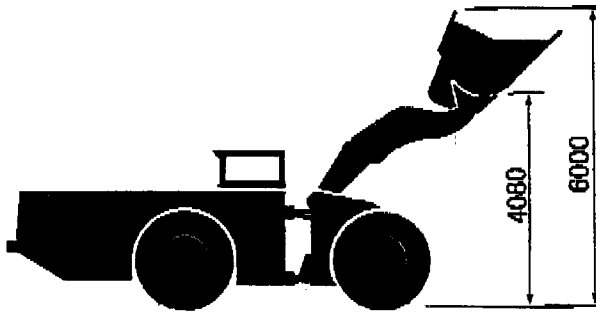

TORO 500CD TECHNICAL SPECIFICATIONS

DIMENSIONS

Width	2800 mm
Width without bucket	2705 mm
Radius of turn, Inside	3680 mm
Outside	7220 mm

Dimensions shown are with standard bucket 5.25 m³

CAPACITY

Tramming capacity	13,500 kg
Breakout force, lift	26,700 kg
Breakout force, tilt	23,000 kg
Tipping load	26,000 kg
Bucket	4.3 - 7.5 m ³

BUCKET MOTION TIMES

Raising time	8.0 s
Lowering time	4.0 s
Tipping time	2.5 s

LOADED DRIVING SPEEDS, FORWARD AND REVERSE

1st gear	5.0 km/h
2nd gear	9.2 km/h
3rd gear	17.6 km/h
4th gear	26.0 km/h

ENGINE

Make	Aircooled Deutz diesel
Type	F 12L 413FW
Power	204 kW/2300 rpm, (277 hp)
Number of cylinders	V 12
Electric system	24 V
Combustion principle	Swirl chamber, 4 stroke
Exhaust gas purifier	Water scrubber

TORQUE CONVERTER

Clark heavy duty industrial. One-stepped. Transformation ratio 3.09:1.

TRANSMISSION

Full power shift Clark, 4 gears forward and reverse.

AXLES

Front and rear: Clark heavy duty industrial. Front axle fixed, rear axle ± 13 degrees oscillation.