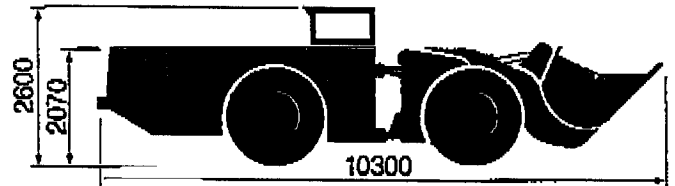

TORO 500CD TECHNICAL SPECIFICATIONS

DIMENSIONS

Width	2800 mm
Width without bucket	2705 mm
Radius of turn, Inside	3680 mm
Outside	7220 mm

Dimensions shown are with standard bucket 5.25 m³

CAPACITY

Tramming capacity	13,500 kg
Breakout force, lift	26,700 kg
Breakout force, tilt	23,000 kg
Tipping load	26,000 kg
Bucket	4.3 - 7.5 m ³

BUCKET MOTION TIMES

Raising time	8.0 s
Lowering time	4.0 s
Tipping time	2.5 s

LOADED DRIVING SPEEDS, FORWARD AND REVERSE

1st gear	5.0 km/h
2nd gear	9.2 km/h
3rd gear	17.6 km/h
4th gear	26.0 km/h

ENGINE

Make	Aircooled Deutz diesel
Type	F 12L 413FW
Power	204 kW/2300 rpm, (277 hp)
Number of cylinders	V 12
Electric system	24 V
Combustion principle	Swirl chamber, 4 stroke
Exhaust gas purifier	Water scrubber

TORQUE CONVERTER

Clark heavy duty industrial. One-stepped. Transformation ratio 3.09:1.

TRANSMISSION

Full power shift Clark, 4 gears forward and reverse.

AXLES

Front and rear: Clark heavy duty industrial. Front axle fixed, rear axle ± 13 degrees oscillation.