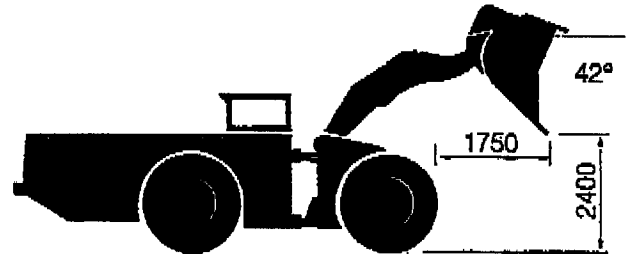

TORO 500CD TECHNICAL SPECIFICATIONS

DIMENSIONS

Width	2800 mm
Width without bucket	2705 mm
Radius of turn, Inside	3680 mm
Outside	7220 mm

Dimensions shown are with standard bucket 5.25 m³

CAPACITY

Tramming capacity	13,500 kg
Breakout force, lift	26,700 kg
Breakout force, tilt	23,000 kg
Tipping load	26,000 kg
Bucket	4.3 - 7.5 m ³

BUCKET MOTION TIMES

Raising time	8.0 s
Lowering time	4.0 s
Tipping time	2.5 s

LOADED DRIVING SPEEDS, FORWARD AND REVERSE

1st gear	5.0 km/h
2nd gear	9.2 km/h
3rd gear	17.6 km/h
4th gear	26.0 km/h

ENGINE

Make	Aircooled Deutz diesel
Type	F 12L 413FW
Power	204 kW/2300 rpm, (277 hp)
Number of cylinders	V 12
Electric system	24 V
Combustion principle	Swirl chamber, 4 stroke
Exhaust gas purifier	Water scrubber

TORQUE CONVERTER

Clark heavy duty industrial. One-stepped. Transformation ratio 3.09:1.

TRANSMISSION

Full power shift Clark, 4 gears forward and reverse.

AXLES

Front and rear: Clark heavy duty industrial. Front axle fixed, rear axle ± 13 degrees oscillation.