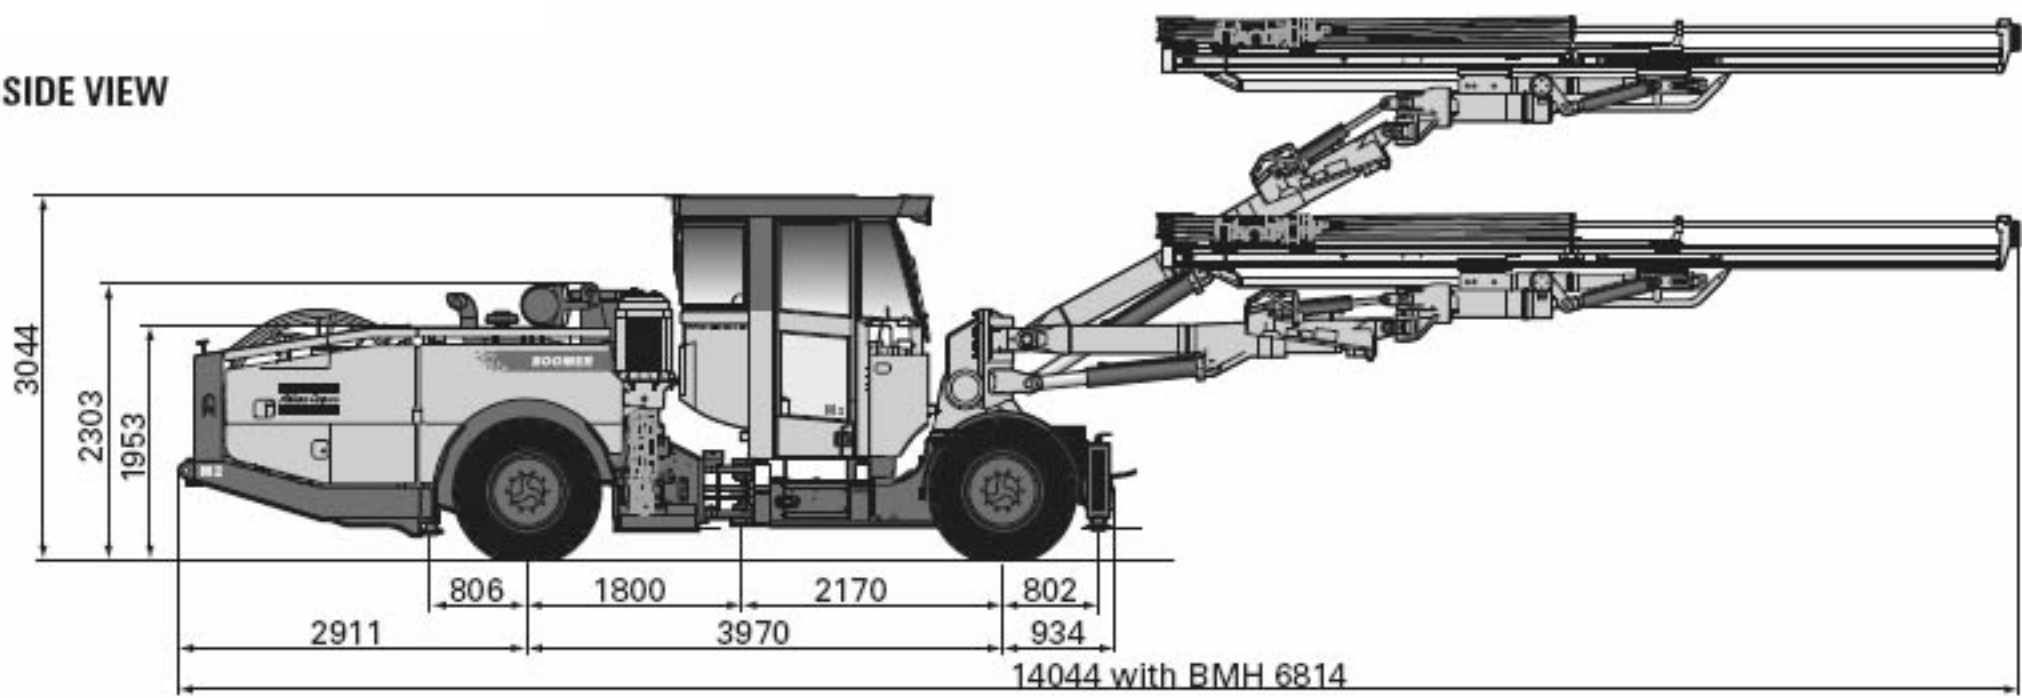

Boomer M2 C equipped with COP 1638, COP 1838 or COP 2238

SIDE VIEW

COVERAGE AREA