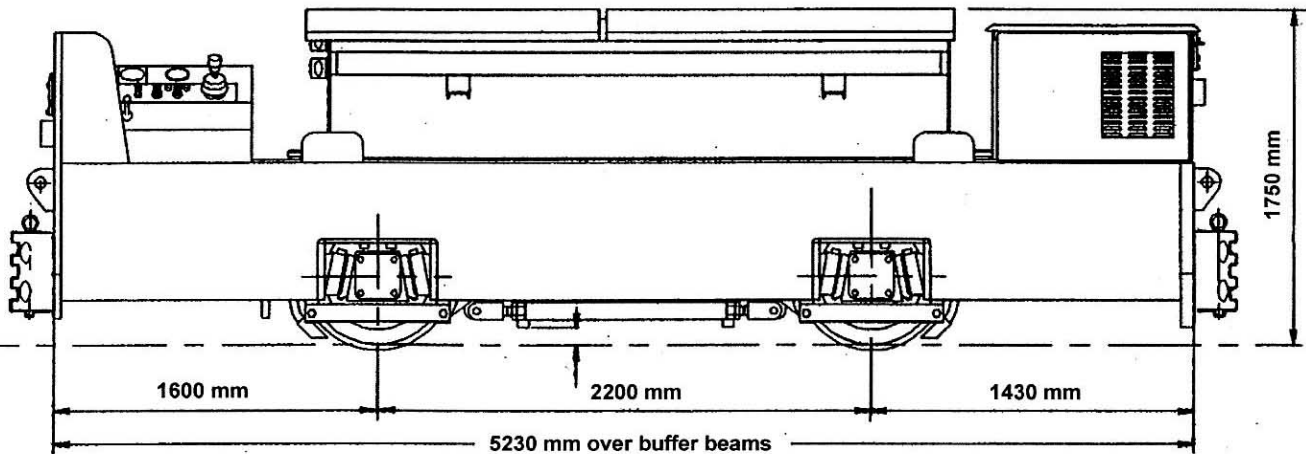

# CB20 - 150

Width 1250 mm

TYPICAL DIMENSIONS