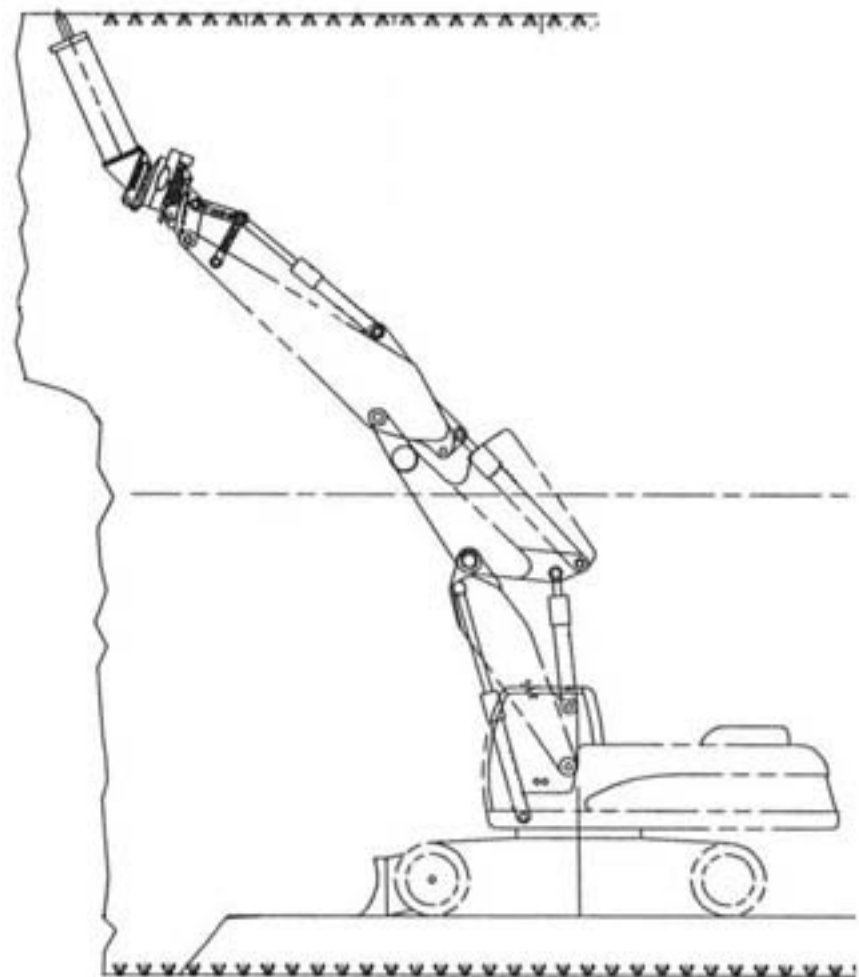

330CLHD TUNNEL

SMALLEST TUNNEL-DIAMETER
FOR WORKING SWING

ROCK RIPPER BUCKET

HYDRAULIC DEMOLITION HAMMER