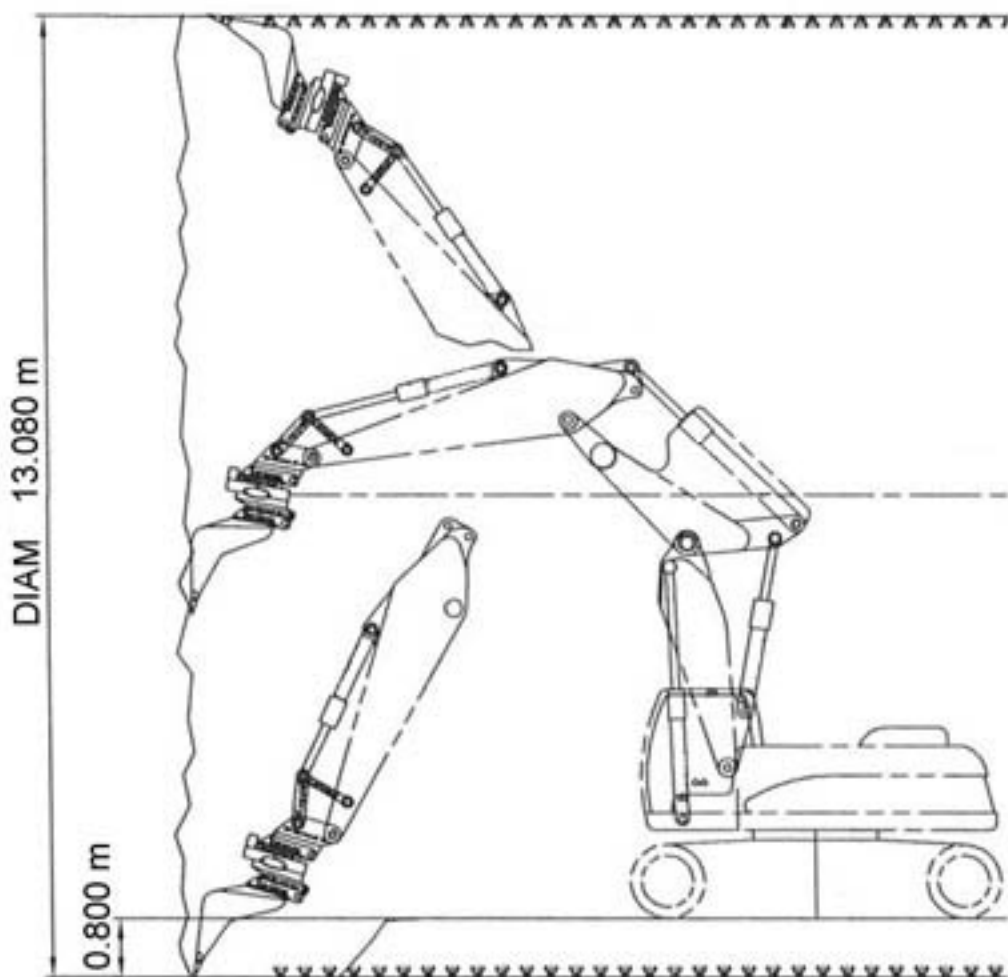

330CLHD TUNNEL

SMALLEST TUNNEL-DIAMETER
FOR WORKING SWING

ROCK RIPPER BUCKET

HYDRAULIC DEMOLITION HAMMER