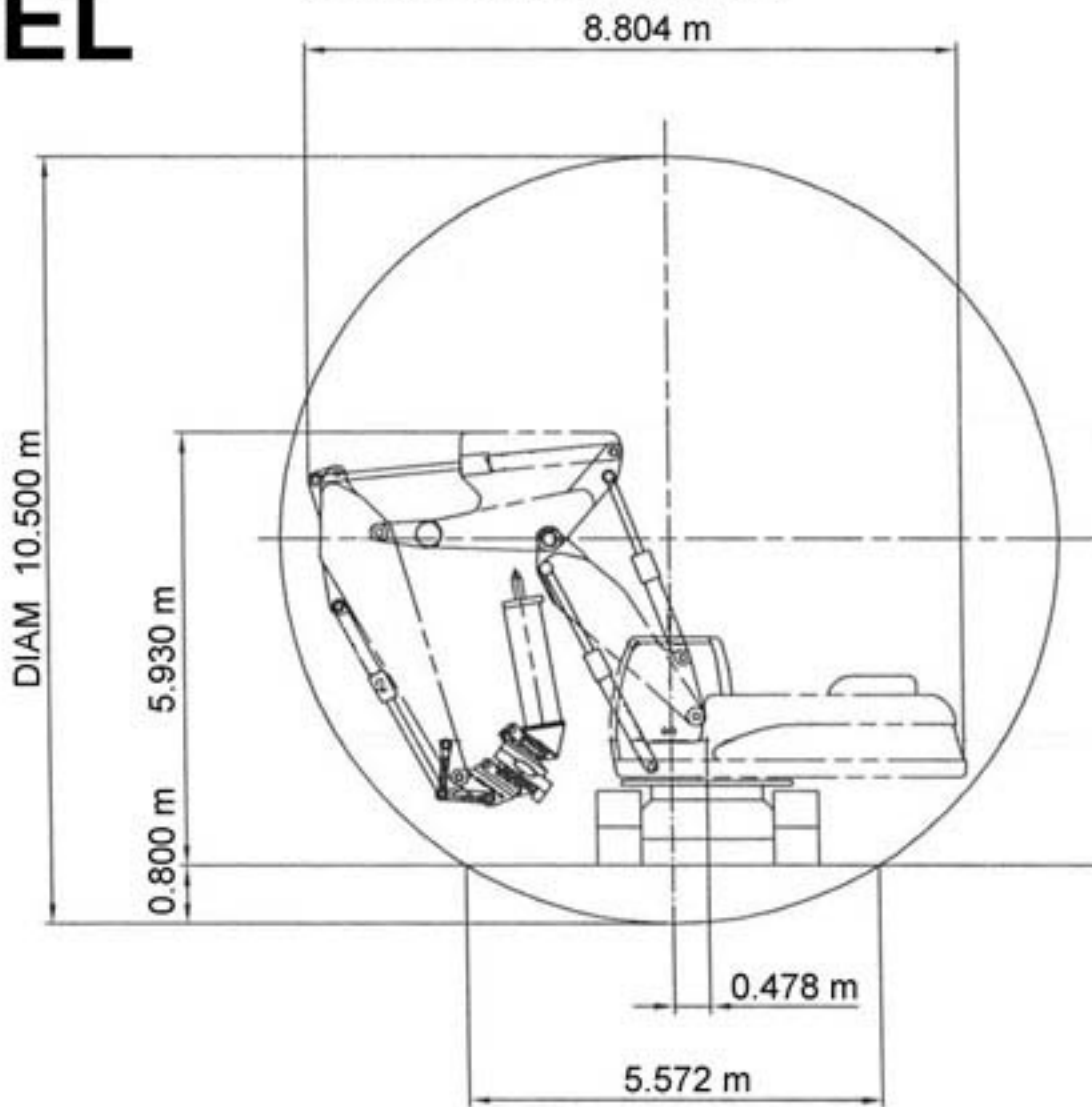

330CLHD TUNNEL

SMALLEST TUNNEL-DIAMETER
FOR WORKING SWING

ROCK RIPPER BUCKET

HYDRAULIC DEMOLITION HAMMER